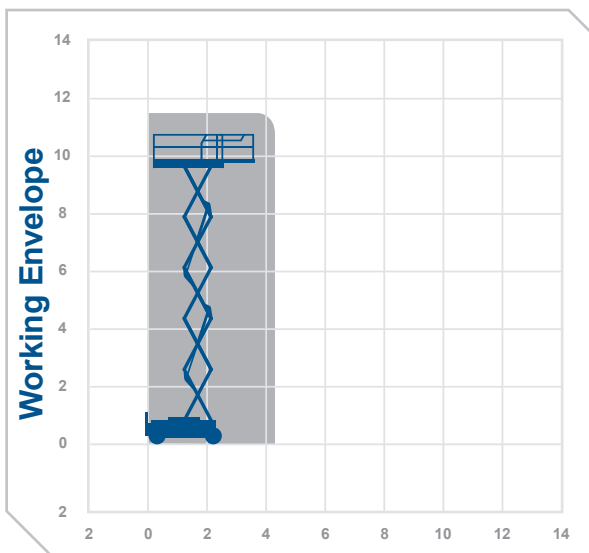

Working Height 11.75m

Closed Length	3.12m
Closed Height	2.51m
Stowed Height (guardrails lowered)	1.75m
Closed Width	1.72m
Platform Size	2.44m x 1.42m
Platform Length (deck extended)	3.94m
Max SWL	454kg
Weight	3655kg

Alternative machines

GS32D
GS32D-O

Manufacturer

SkyJack

0345 745 0000
nationwideplatforms.co.uk

**Nationwide
Platforms**
A **LOXAM** Company

Please note that all technical information referred to in this document is intended for guidance purposes only and does not act as a replacement for the manufacturer's specification or equipment user guides which should be referred to prior to placing your order. No responsibility can be accepted in the event that this document contains any errors, omissions or data that is different from that in the manufacturer's specification or equipment user guides.