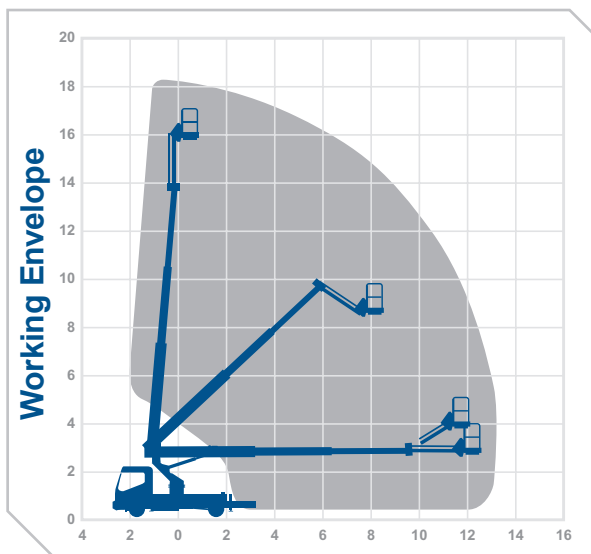

Working Height 18.0m Outreach 13.0m

Overall Travel Length	7.0m
Overall Travel Height	3.0m
Overall Travel Width	2.3m
Platform Cage Size	1.4m x 0.73m
Max SWL	230kg
Gross Vehicle Weight	3500kg
Operational Full Width	3.6m
Minimum Operational Width	2.3m
Point Load Front / Rear	28kN / 28kN

Alternative machines

T18ASH
T20M
T20HC
T20GS

Manufacturer

Ascendant

0345 745 0000
nationwideplatforms.co.uk

**Nationwide
Platforms**
A **LOXAM** Company

Please note that all technical information referred to in this document is intended for guidance purposes only and does not act as a replacement for the manufacturer's specification or equipment user guides which should be referred to prior to placing your order. No responsibility can be accepted in the event that this document contains any errors, omissions or data that is different from that in the manufacturer's specification or equipment user guides.