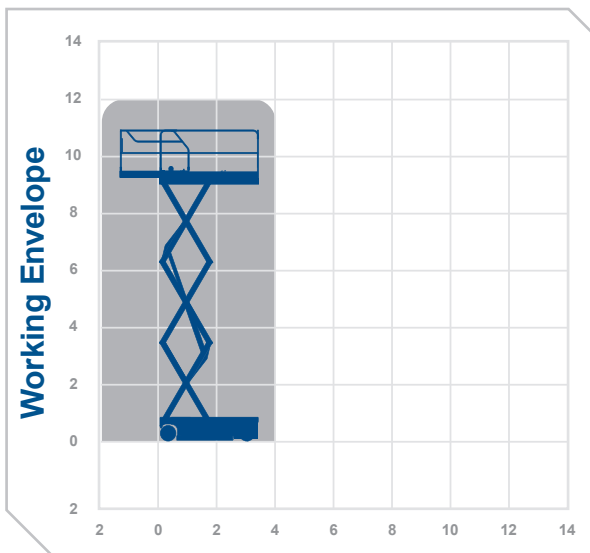

Working Height 11.75m

Closed Length	2.5m
Closed Height	2.47m
Stowed Height (guardrails lowered)	1.53m
Closed Width	1.2m
Platform Size	2.4m x 1.17m
Platform Length (deck extended)	3.32m
Max SWL	300kg
Weight	2940kg

Alternative machines

GS32
4632

Manufacturer

Haulotte

0345 745 0000
nationwideplatforms.co.uk

**Nationwide
Platforms**
A **LOXAM** Company

Please note that all technical information referred to in this document is intended for guidance purposes only and does not act as a replacement for the manufacturer's specification or equipment user guides which should be referred to prior to placing your order. No responsibility can be accepted in the event that this document contains any errors, omissions or data that is different from that in the manufacturer's specification or equipment user guides.