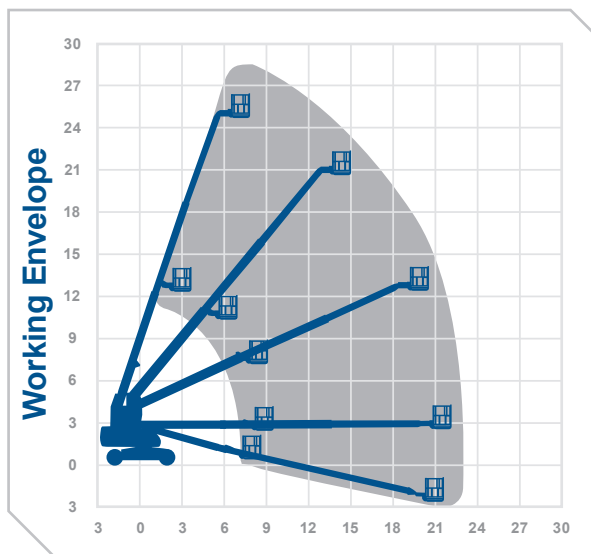

Working Height 28.21m
Horizontal Outreach 22.86m

Closed Length 12.19m
Closed Height 3.05m
Closed Width 2.49m
Platform Size 2.44m x 0.91m
Rotation 360°
Max SWL 227kg
Weight 16511kg
Reach Below Ground 3.0m

Alternative machines

G85X

Manufacturer

JLG

0345 745 0000
nationwideplatforms.co.uk

Nationwide Platforms
A **LOXAM** Company

Please note that all technical information referred to in this document is intended for guidance purposes only and does not act as a replacement for the manufacturer's specification or equipment user guides which should be referred to prior to placing your order. No responsibility can be accepted in the event that this document contains any errors, omissions or data that is different from that in the manufacturer's specification or equipment user guides.