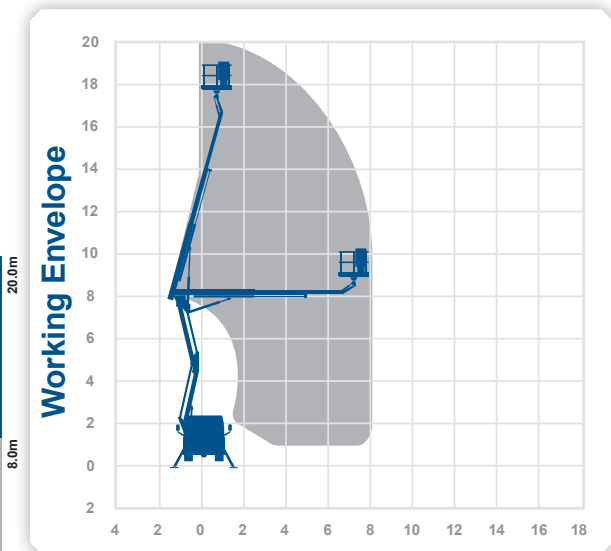

Working Height 20.0m Outreach 8.0m

Max Horiz. Outreach (full SWL)	8.0m
Max Reach Below 0m	n/a
Overall Travel Length	6.55m
Overall Travel Height	2.9m
Overall Travel Width	2.1m
Platform Cage Size	1.4m x 0.7m
Max SWL	200kg
Gross Vehicle Weight	3500kg
Operational Full Width	2.9m
Minimum Operational Width	2.9m
Point Load Front / Rear	28kN / 28kN

Alternative machines

T20M
T20HC
T21JC

Manufacturer

CTE

0845 745 0000
nationwideplatforms.co.uk

Please note that all technical information referred to in this document is intended for guidance purposes only and does not act as a replacement for the manufacturer's specification or equipment user guides which should be referred to prior to placing your order. No responsibility can be accepted in the event that this document contains any errors, omissions or data that is different from that in the manufacturer's specification or equipment user guides.