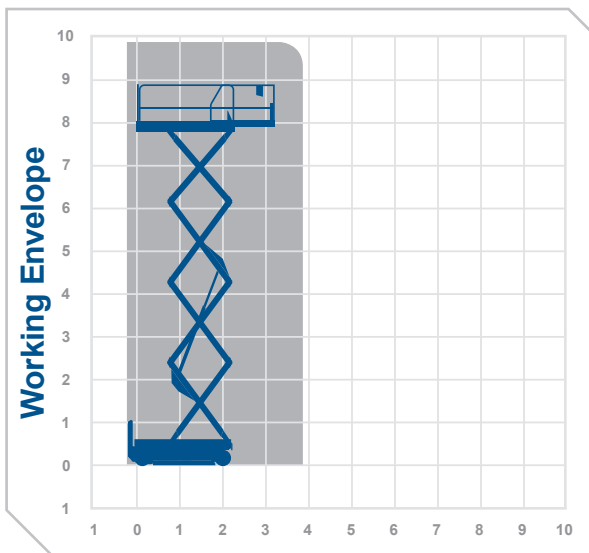

3226

scissors

Working Height 9.92m

Closed Length	2.32m
Closed Height	2.15m
Stowed Height (guardrails lowered)	1.91m
Closed Width	0.81m
Platform Size	2.13m x 0.71m
Platform Length (deck extended)	3.23m
Max SWL	227kg
Weight	1890kg

Alternative machines

GS2632

Manufacturer

SkyJack

Indoor use only

0345 745 0000
nationwideplatforms.co.uk

Nationwide
Platforms
A LOXAM Company

Please note that all technical information referred to in this document is intended for guidance purposes only and does not act as a replacement for the manufacturer's specification or equipment user guides which should be referred to prior to placing your order. No responsibility can be accepted in the event that this document contains any errors, omissions or data that is different from that in the manufacturer's specification or equipment user guides.