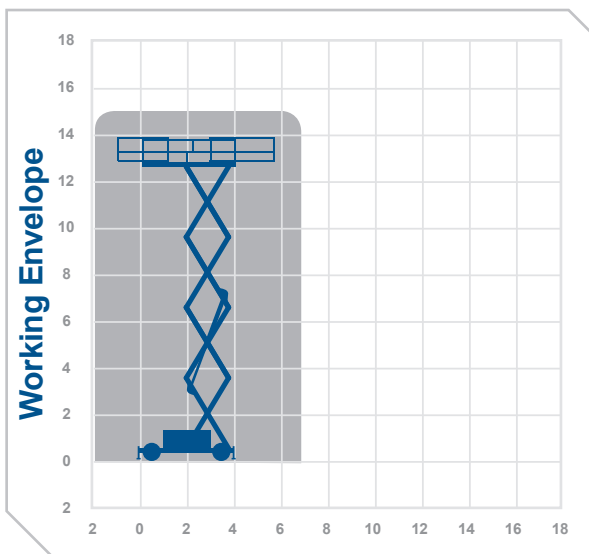

Working Height 15.1m

Closed Length	4.88m
Closed Height	2.93m
Stowed Height (guardrails lowered)	2.25m
Closed Width	2.29m
Platform Size	4.81m x 1.83m
Platform Length (deck extended)	7.38m
Max SWL	680kg
Weight	7323kg

Alternative machines

8841
9241
GS53

Manufacturer

Genie

0345 745 0000
nationwideplatforms.co.uk

Nationwide Platforms
A **LOXAM** Company

Please note that all technical information referred to in this document is intended for guidance purposes only and does not act as a replacement for the manufacturer's specification or equipment user guides which should be referred to prior to placing your order. No responsibility can be accepted in the event that this document contains any errors, omissions or data that is different from that in the manufacturer's specification or equipment user guides.