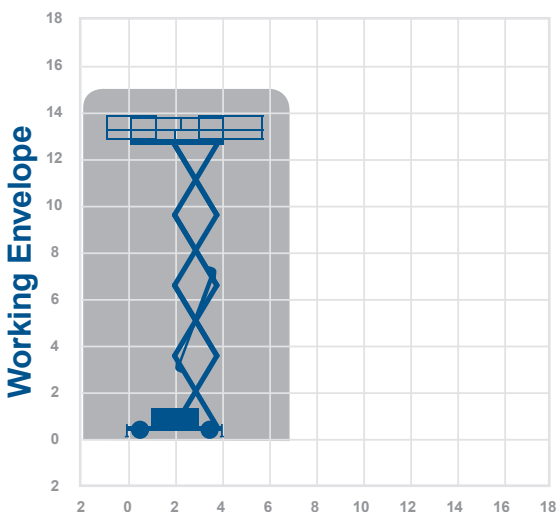

Working Height 15.1m

Closed Length	4.88m
Closed Height	2.93m
Stowed Height (guardrails lowered)	2.25m
Closed Width	2.29m
Platform Size	4.81m x 1.83m
Platform Length (deck extended)	7.38m
Max SWL	680kg
Weight	7323kg

Alternative machines

8841
9241
GS53

Manufacturer

Genie

15.1m

0845 745 0000
nationwideplatforms.co.uk