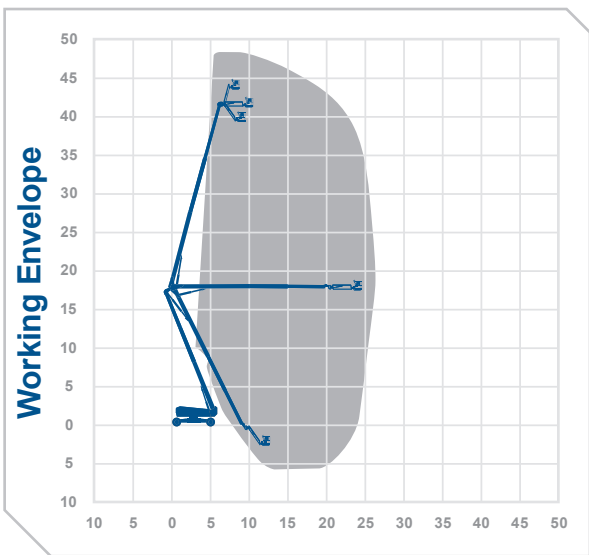

Working Height 48.15m
Horizontal Outreach 23.55m

Manufacturer
JLG

Closed Length	15.1m
Closed Height	3.1m
Closed Width	2.5m
Platform Size (extended)	2.44(5)m x 0.91m
Rotation	Continuous
Max SWL (extended)	450(270)kg
Weight	26127kg
Reach Below Ground	6.1m
Operational Full Width	5m

48.15m

23.55m

0345 745 0000
nationwideplatforms.co.uk

Nationwide Platforms
A **LOXAM** Company

Please note that all technical information referred to in this document is intended for guidance purposes only and does not act as a replacement for the manufacturer's specification or equipment user guides which should be referred to prior to placing your order. No responsibility can be accepted in the event that this document contains any errors, omissions or data that is different from that in the manufacturer's specification or equipment user guides.