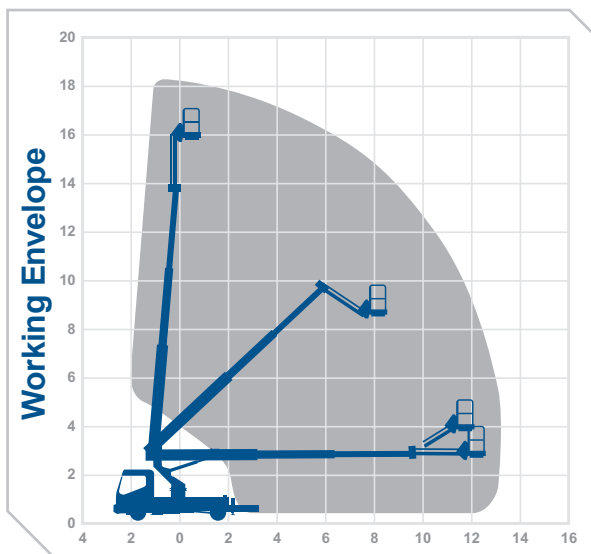

T18ASH

truck
mounts

Working Height 18.0m
Outreach 13.0m

Max Horiz. Outreach (full SWL)	13.0m
Overall Travel Length	7.0m
Overall Travel Height	3.0m
Overall Travel Width	2.1m
Platform Cage Size	1.4m x 0.73m
Max SWL	230kg
Gross Vehicle Weight	5000kg
Operational Full Width	3.8m
Minimum Operational Width	2.3m
Point Load Front / Rear	50kN / 50kN

Alternative
machines

T18AS

Manufacturer

Ascendant

0345 745 0000
nationwideplatforms.co.uk

**Nationwide
Platforms**
A **LOXAM** Company

Please note that all technical information referred to in this document is intended for guidance purposes only and does not act as a replacement for the manufacturer's specification or equipment user guides which should be referred to prior to placing your order. No responsibility can be accepted in the event that this document contains any errors, omissions or data that is different from that in the manufacturer's specification or equipment user guides.