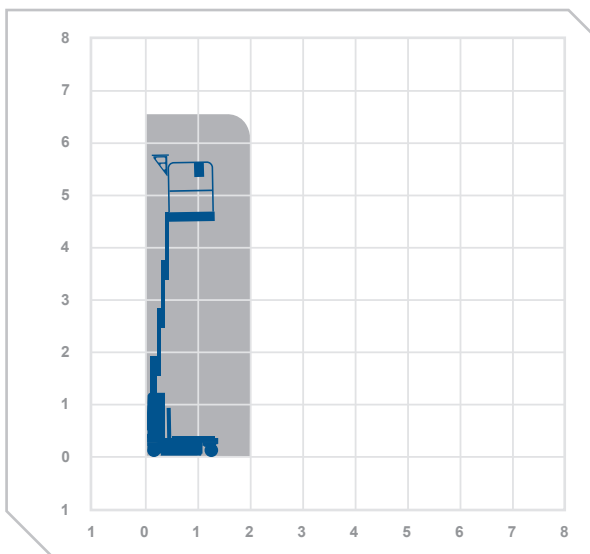

Working Height 6.62m

Closed Length	1.45m
Closed Height	1.79m
Closed Width	0.76m
Platform Size	0.94m x 0.75m
Platform Length – deck extended	1.4m
Max SWL	227kg
Weight	1141kg

Alternative machines

GR20
GR12
NANO SP

Manufacturer

Genie

Indoor use only

0345 745 0000
nationwideplatforms.co.uk

**Nationwide
Platforms**
A **LOXAM** Company

Please note that all technical information referred to in this document is intended for guidance purposes only and does not act as a replacement for the manufacturer's specification or equipment user guides which should be referred to prior to placing your order. No responsibility can be accepted in the event that this document contains any errors, omissions or data that is different from that in the manufacturer's specification or equipment user guides.