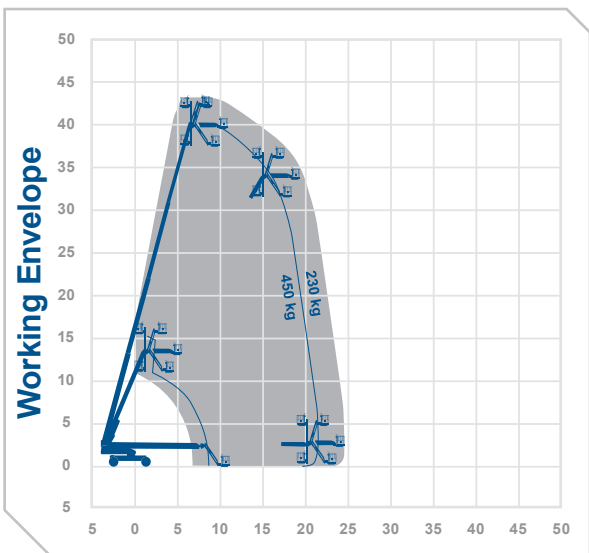

Working Height 43.3m
Horizontal Outreach 24.38m

Closed Length 14.89m
Closed Height 3.05m
Closed Width 2.49m
Platform Size 2.44m x 0.91m
Rotation Continuous
Max SWL 230kg
Weight 20400kg
Operational Full Width 3.81m

Alternative machines

Z135
1200SJP
S125

Manufacturer

JLG

43.3m

24.38m

0345 745 0000
nationwideplatforms.co.uk

Nationwide Platforms
A **LOXAM** Company

Please note that all technical information referred to in this document is intended for guidance purposes only and does not act as a replacement for the manufacturer's specification or equipment user guides which should be referred to prior to placing your order. No responsibility can be accepted in the event that this document contains any errors, omissions or data that is different from that in the manufacturer's specification or equipment user guides.