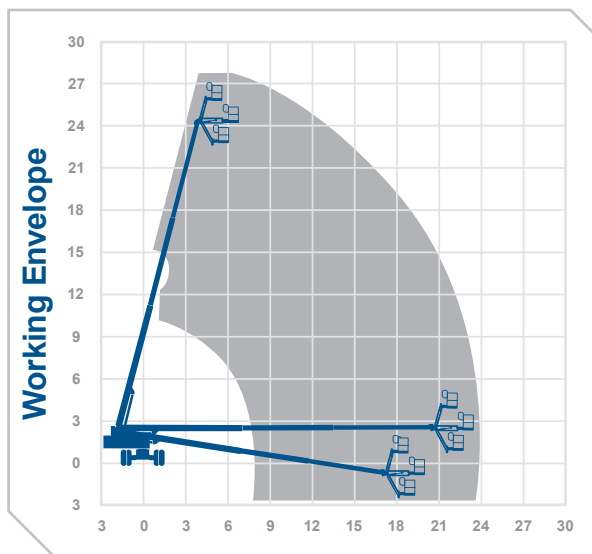

Working Height 27.9m
Horizontal Outreach 23.32m

Closed Length 12.2m
Closed Height 2.8m
Closed Width 2.5m
Platform Size 1.83m x 0.76m
Rotation Continuous
Max SWL 227kg
Weight 17236kg
Reach Below Ground 2.89m

Alternative machines

860SJ
G85X

Manufacturer

Genie

23.32m 27.9m

0345 745 0000
nationwideplatforms.co.uk

**Nationwide
Platforms**
A **LOXAM** Company

Please note that all technical information referred to in this document is intended for guidance purposes only and does not act as a replacement for the manufacturer's specification or equipment user guides which should be referred to prior to placing your order. No responsibility can be accepted in the event that this document contains any errors, omissions or data that is different from that in the manufacturer's specification or equipment user guides.