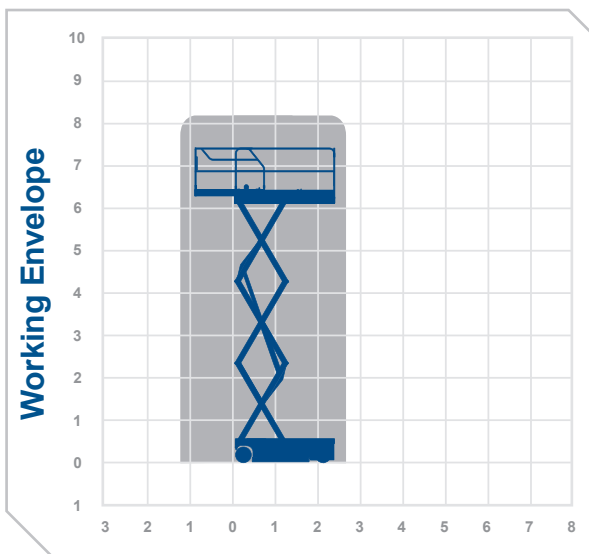

Working Height 8.2m

Closed Length	2.49m
Closed Height	2.0m
Stowed Height (guardrails lowered)	1.13m
Closed Width	0.81m
Platform Size	0.81m x 2.31m
Platform Length (deck extended)	3.23m
Max SWL	350kg
Weight	1655kg

Alternative machines

GS26
GS2632
3226

Manufacturer

Haulotte

0345 745 0000
nationwideplatforms.co.uk

**Nationwide
Platforms**
A **LOXAM** Company

Please note that all technical information referred to in this document is intended for guidance purposes only and does not act as a replacement for the manufacturer's specification or equipment user guides which should be referred to prior to placing your order. No responsibility can be accepted in the event that this document contains any errors, omissions or data that is different from that in the manufacturer's specification or equipment user guides.