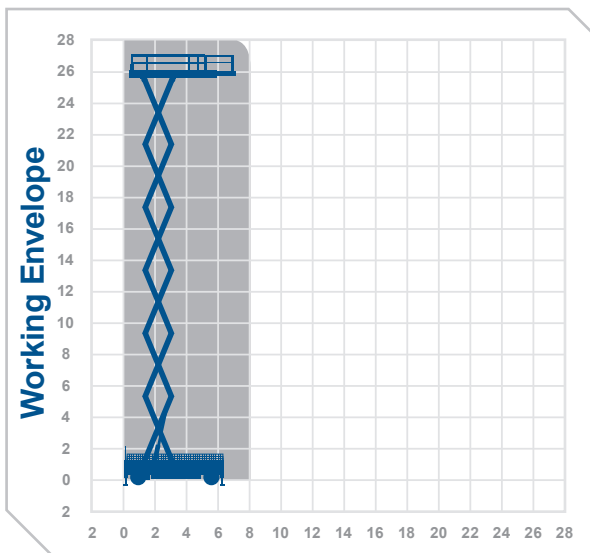

Working Height 28.0m

Closed Length	5.96m
Closed Height	4.1m
Stowed Height (guardrails lowered)	3.4m
Closed Width	3.2m
Platform Size	5.48m x 2.45m
Platform Length (deck extended)	7.61m
Max SWL	750kg
Weight	18000kg

Alternative machines

LL26X

Manufacturer

HAB

28.0m

0345 745 0000
nationwideplatforms.co.uk

**Nationwide
Platforms**
A **LOXAM** Company

Please note that all technical information referred to in this document is intended for guidance purposes only and does not act as a replacement for the manufacturer's specification or equipment user guides which should be referred to prior to placing your order. No responsibility can be accepted in the event that this document contains any errors, omissions or data that is different from that in the manufacturer's specification or equipment user guides.