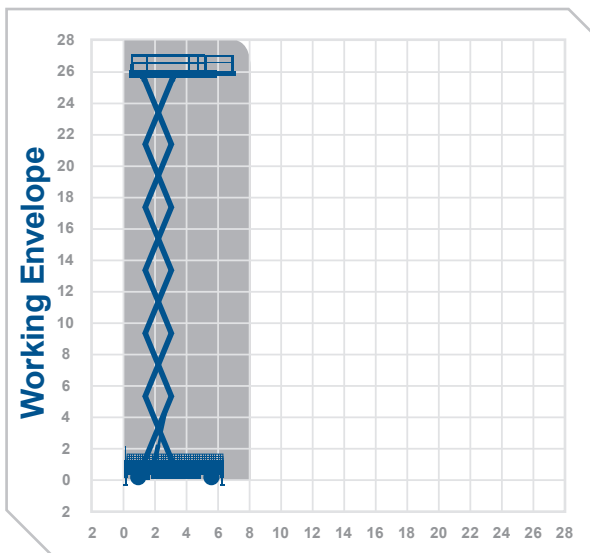

S280-25

scissors

Working Height 28.0m

Closed Length	5.96m
Closed Height	4.1m
Stowed Height (guardrails lowered)	3.4m
Closed Width	2.5m
Platform Size	5.48m x 2.44m
Platform Length (deck extended)	7.57m
Max SWL	750kg
Weight	18000kg

Alternative machines

LL26X

Manufacturer

HAB

28.0m

0345 745 0000
nationwideplatforms.co.uk

**Nationwide
Platforms**
A **LOXAM** Company

Please note that all technical information referred to in this document is intended for guidance purposes only and does not act as a replacement for the manufacturer's specification or equipment user guides which should be referred to prior to placing your order. No responsibility can be accepted in the event that this document contains any errors, omissions or data that is different from that in the manufacturer's specification or equipment user guides.