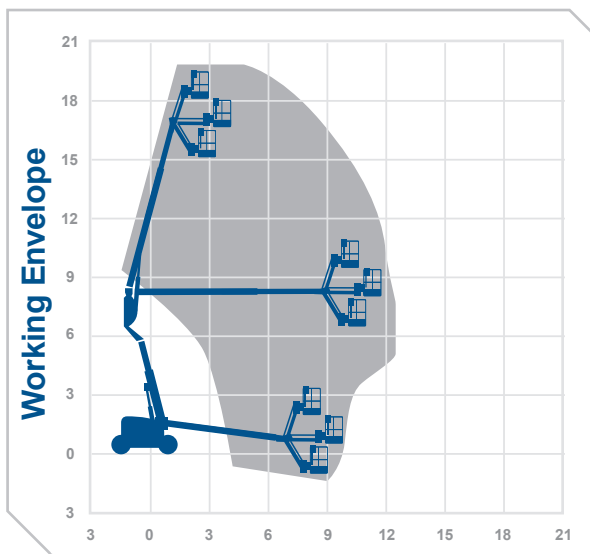

Working Height 20.29m
Horizontal Outreach 12.12m

Closed Length 8.82m
Closed Height 2.57m
Closed Width 2.54m
Platform Size 1.83m x 0.91m
Rotation 180°
Max SWL 227kg
Weight 10650kg

Alternative machines

Z62
G60X
HR21D
60AJ
60AJX-P

Manufacturer

JLG

0345 745 0000
nationwideplatforms.co.uk

Nationwide Platforms
A **LOXAM** Company

Please note that all technical information referred to in this document is intended for guidance purposes only and does not act as a replacement for the manufacturer's specification or equipment user guides which should be referred to prior to placing your order. No responsibility can be accepted in the event that this document contains any errors, omissions or data that is different from that in the manufacturer's specification or equipment user guides.