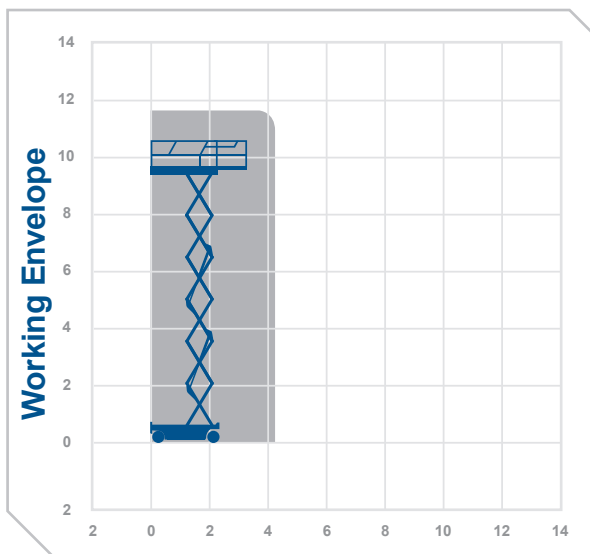

4632

scissors

Working Height 11.75m

Closed Length	2.31m
Closed Height	2.24m
Stowed Height (guardrails lowered)	1.96m
Closed Width	1.17m
Platform Size	2.11m x 1.07m
Platform Length (deck extended)	3.01m
Max SWL	317kg
Weight	2300kg

Alternative machines

GS32
3246

Manufacturer

SkyJack

11.75m

0345 745 0000
nationwideplatforms.co.uk

Nationwide Platforms
A **LOXAM** Company

Please note that all technical information referred to in this document is intended for guidance purposes only and does not act as a replacement for the manufacturer's specification or equipment user guides which should be referred to prior to placing your order. No responsibility can be accepted in the event that this document contains any errors, omissions or data that is different from that in the manufacturer's specification or equipment user guides.