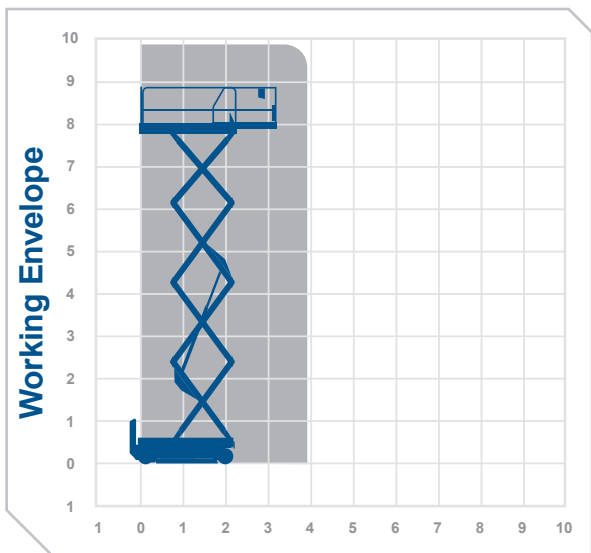

Working Height 9.92m

Closed Length	2.44m
Closed Height	2.26m
Stowed Height (guardrails lowered)	1.91m
Closed Width	0.81m
Platform Size	2.26m x 0.79m
Platform Length (deck extended)	3.18m
Max SWL	227kg
Weight	1956kg

Alternative machines

3226
2630

Manufacturer

Genie

Indoor use only

0345 745 0000
nationwideplatforms.co.uk

Nationwide Platforms
A **LOXAM** Company

Please note that all technical information referred to in this document is intended for guidance purposes only and does not act as a replacement for the manufacturer's specification or equipment user guides which should be referred to prior to placing your order. No responsibility can be accepted in the event that this document contains any errors, omissions or data that is different from that in the manufacturer's specification or equipment user guides.