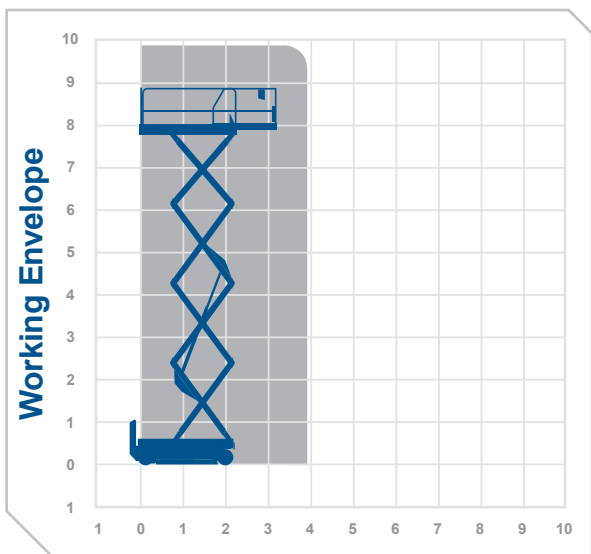

Working Height 9.92m

Closed Length	2.44m
Closed Height	2.26m
Stowed Height (guardrails lowered)	1.91m
Closed Width	0.81m
Platform Size	2.26m x 0.81m
Platform Length (deck extended)	3.33m
Max SWL	227kg
Weight	1959kg

Alternative machines

3226

2630

Manufacturer

Genie

Indoor use only

0345 745 0000
nationwideplatforms.co.uk

**Nationwide
Platforms**
A **LOXAM** Company

Please note that all technical information referred to in this document is intended for guidance purposes only and does not act as a replacement for the manufacturer's specification or equipment user guides which should be referred to prior to placing your order. No responsibility can be accepted in the event that this document contains any errors, omissions or data that is different from that in the manufacturer's specification or equipment user guides.