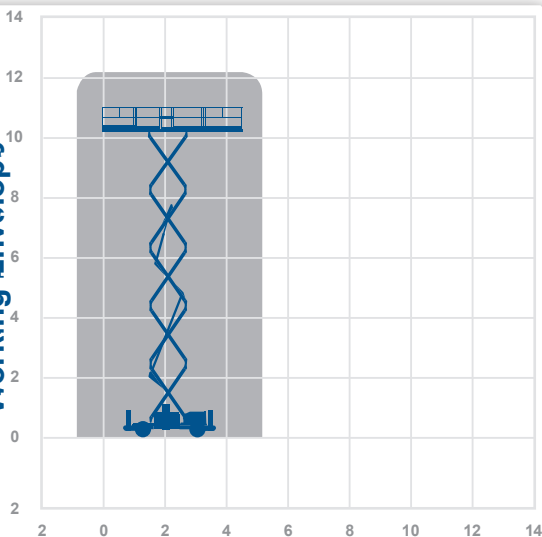

GS33

scissors

Working Height 12.06m

Closed Length	4.88m
Closed Height	2.68m
Stowed Height (guardrails lowered)	2.0m
Closed Width	2.13m
Platform Size	3.89m x 1.83m
Platform Length (deck extended)	6.57m
Max SWL	1134kg
Weight	7520kg

Alternative machines

GS3390RT
GS43
6832D
GS3369RT

Manufacturer

Genie

12.06m

Working Envelope

0345 745 0000
nationwideplatforms.co.uk

Please note that all technical information referred to in this document is intended for guidance purposes only and does not act as a replacement for the manufacturer's specification or equipment user guides which should be referred to prior to placing your order. No responsibility can be accepted in the event that this document contains any errors, omissions or data that is different from that in the manufacturer's specification or equipment user guides.