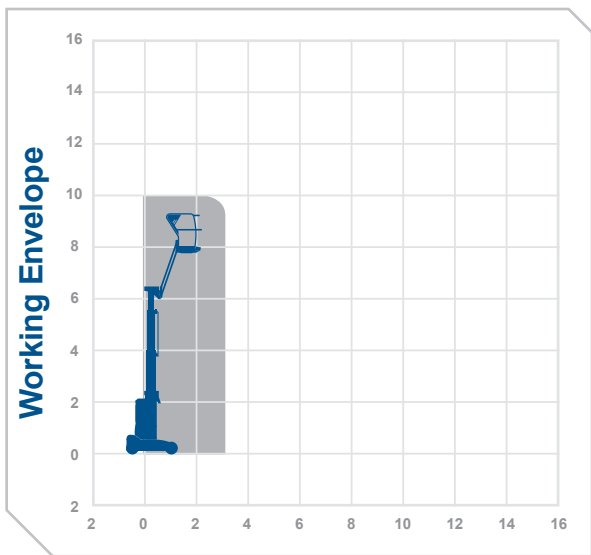

Working Height 10.0m
Horizontal Outreach 3.0m

Closed Length 2.62m
Closed Height 1.99m
Closed Width 1.0m
Platform Size 0.9m x 0.7m
Rotation 360°
Max SWL 200kg
Weight 2760kg

Alternative machines

Star10 A

Manufacturer

Haulotte

0345 745 0000
nationwideplatforms.co.uk

Nationwide Platforms
A **LOXAM** Company

Please note that all technical information referred to in this document is intended for guidance purposes only and does not act as a replacement for the manufacturer's specification or equipment user guides which should be referred to prior to placing your order. No responsibility can be accepted in the event that this document contains any errors, omissions or data that is different from that in the manufacturer's specification or equipment user guides.