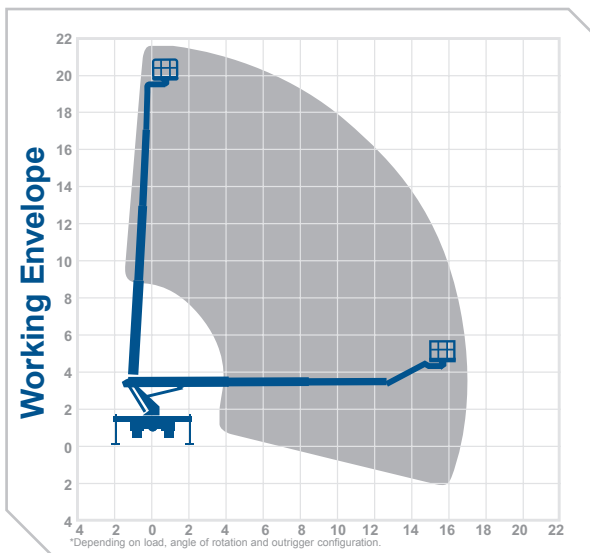

Working Height **22.0m** Outreach **17.5m**

Max Reach Below 0m	n/a
Overall Travel Length	9.2m
Overall Travel Height	3.5m
Overall Travel Width	2.4m
Platform Cage Size	1.8m x 1.1m
Max SWL*	280kg
Gross Vehicle Weight	7500kg
Operational Full Width	4.5m
Minimum Operational Width	2.5m
Point Load Front / Rear	60kN / 60kN

Alternative machines

T22GS

Manufacturer

Ascendant

0345 745 0000
nationwideplatforms.co.uk

**Nationwide
Platforms**
A **LOXAM** Company

Please note that all technical information referred to in this document is intended for guidance purposes only and does not act as a replacement for the manufacturer's specification or equipment user guides which should be referred to prior to placing your order. No responsibility can be accepted in the event that this document contains any errors, omissions or data that is different from that in the manufacturer's specification or equipment user guides.