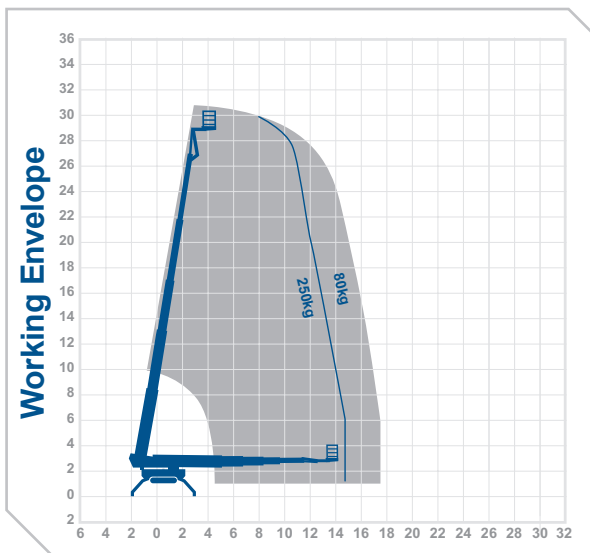

Working Height 31.0m
Horizontal Outreach 14.7m

Closed Length 7.23m
Closed Height 1.98m
Rails Up / Fixed Rails
Closed Width 1.58m
DeckSize 1.20m x 0.80m
Rotation 360°
SWL 250kg
Weight 4350kg
Outrigger Footprint 5.45m x 5.15m
Min Op Width 2.75m

Alternative machines

TB26HB
TB26HE

Manufacturer

Teupen

0345 745 0000
nationwideplatforms.co.uk

**Nationwide
Platforms**
A **LOXAM** Company

Please note that all technical information referred to in this document is intended for guidance purposes only and does not act as a replacement for the manufacturer's specification or equipment user guides which should be referred to prior to placing your order. No responsibility can be accepted in the event that this document contains any errors, omissions or data that is different from that in the manufacturer's specification or equipment user guides.

31.0m

14.7m