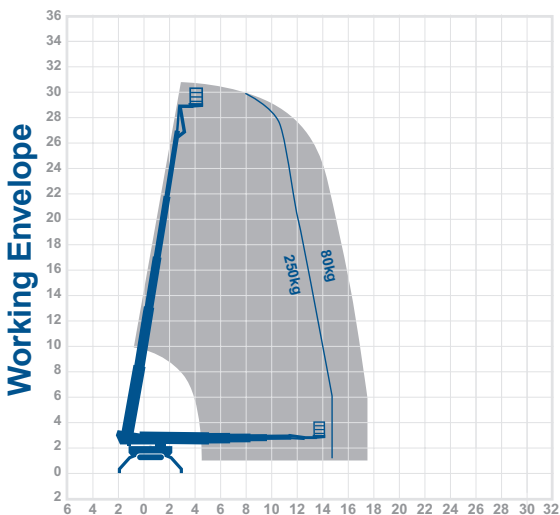

Working Height 31.0m
Horizontal Outreach 14.7m

Closed Length 7.23m
Closed Height 1.98m
Rails Up / Fixed Rails
Closed Width 1.58m
DeckSize 1.20m x 0.80m
Rotation 360°
SWL 250kg
Weight 4350kg
Outrigger Footprint 5.45m x 5.15m
Min Op Width 2.75m

Alternative machines

TB26HB
TB26HE

Manufacturer

Teupen

0845 745 0000
nationwideplatforms.co.uk

Please note that all technical information referred to in this document is intended for guidance purposes only and does not act as a replacement for the manufacturer's specification or equipment user guides which should be referred to prior to placing your order. No responsibility can be accepted in the event that this document contains any errors, omissions or data that is different from that in the manufacturer's specification or equipment user guides.

31.0m

14.7m