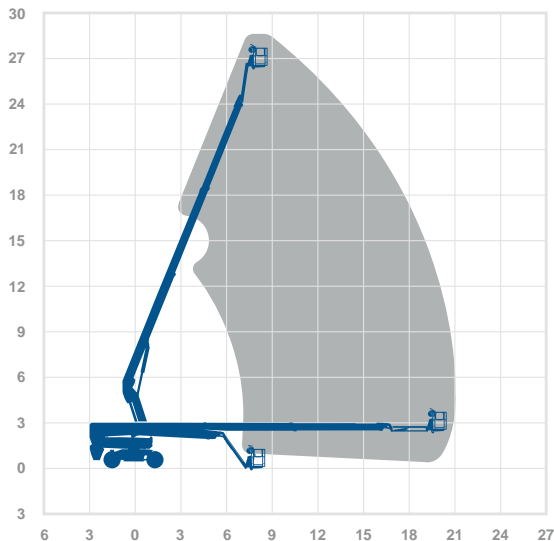

BT28RT | Boom Lift

Working height	28.6m
Horizontal outreach	21.3m
Closed length	11.66m
Closed height	2.87m
Closed width	2.50m
Platform size	2.44m x 0.91m
Rotation	Continuous
Max SWL	454kg
Weight	18400kg

Alternative machines

S85XC
860 SJHCS

Manufacturer

Dingli

Working envelope

Standard features

Optional extras

0345 745 0000

nationwideplatforms.co.uk

**Nationwide
Platforms**
A **LOXAM** Company