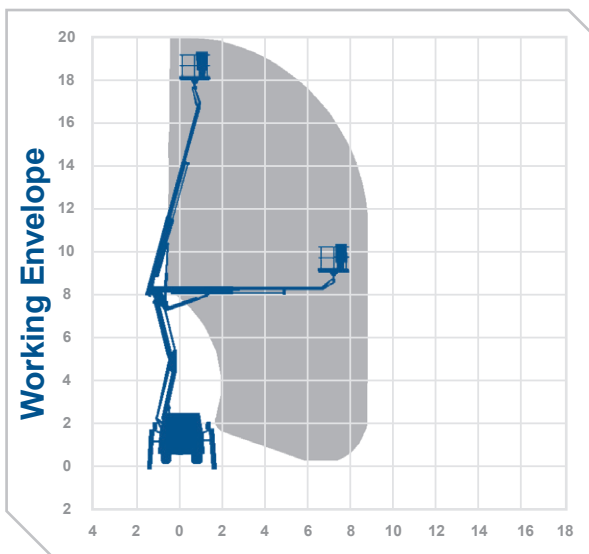

T20HC

truck
mounts

Working Height 20.0m Outreach 9.0m

Overall Travel Length	6.76m
Overall Travel Height	2.5m
Overall Travel Width	2.1m
Platform Cage Size	1.4m x 0.7m
Max SWL	300kg
Gross Vehicle Weight	3500kg
Operational Full Width	2.93m
Minimum Operational Width	2.93m
Point Load Front / Rear	28kN / 28kN

Alternative
machines

T20M

Manufacturer

CTE

0345 745 0000
nationwideplatforms.co.uk

**Nationwide
Platforms**
A **LOXAM** Company

Please note that all technical information referred to in this document is intended for guidance purposes only and does not act as a replacement for the manufacturer's specification or equipment user guides which should be referred to prior to placing your order. No responsibility can be accepted in the event that this document contains any errors, omissions or data that is different from that in the manufacturer's specification or equipment user guides.