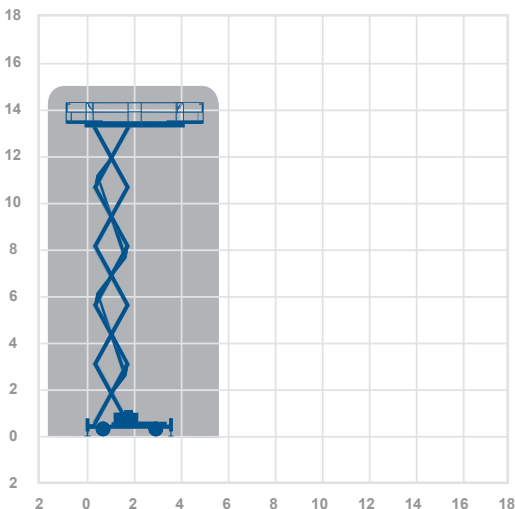

H15SXL

scissors

Working Height 15.0m

Closed Length	5.3m
Closed Height	2.77m
Stowed Height (guardrails lowered)	1.91m
Closed Width	2.25m
Platform Size	1.89m x 5.3m
Platform Length (deck extended)	7.3m
Max SWL	500kg
Weight	6470kg

Alternative machines

GS43

Manufacturer

Haulotte

15.0m

Working Envelope

0845 745 0000
nationwideplatforms.co.uk

Please note that all technical information referred to in this document is intended for guidance purposes only and does not act as a replacement for the manufacturer's specification or equipment user guides which should be referred to prior to placing your order. No responsibility can be accepted in the event that this document contains any errors, omissions or data that is different from that in the manufacturer's specification or equipment user guides.