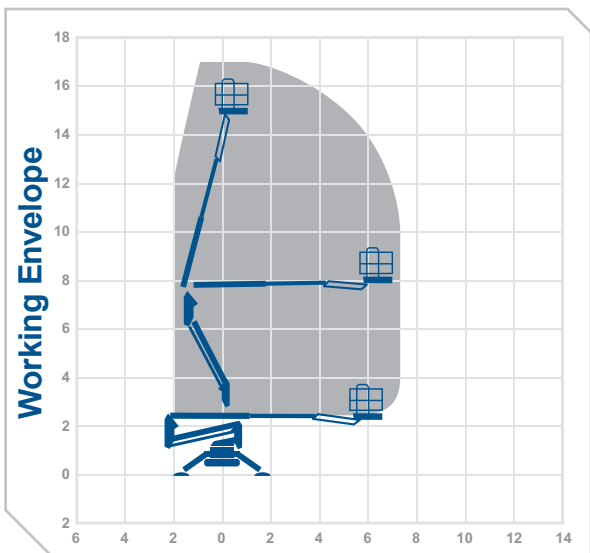

Working Height 17.06m Horizontal Outreach 7.5m

Closed Length	4.52m
Closed Height Rails Up / Fixed Rails	2.0m
Closed Width	0.79m
DeckSize	1.33m x 0.69m
Rotation	360°
SWL	230kg
Weight	2280kg
Outrigger Footprint	2.88m x 2.89m
Min Op Width	2.88m

Alternative machines

TB17HE
TB20HE
TB20HB

Manufacturer

Hinowa

Must be plugged in to the mains to operate on electric power.

0345 745 0000
nationwideplatforms.co.uk

**Nationwide
Platforms**
A **LOXAM** Company

Please note that all technical information referred to in this document is intended for guidance purposes only and does not act as a replacement for the manufacturer's specification or equipment user guides which should be referred to prior to placing your order. No responsibility can be accepted in the event that this document contains any errors, omissions or data that is different from that in the manufacturer's specification or equipment user guides.