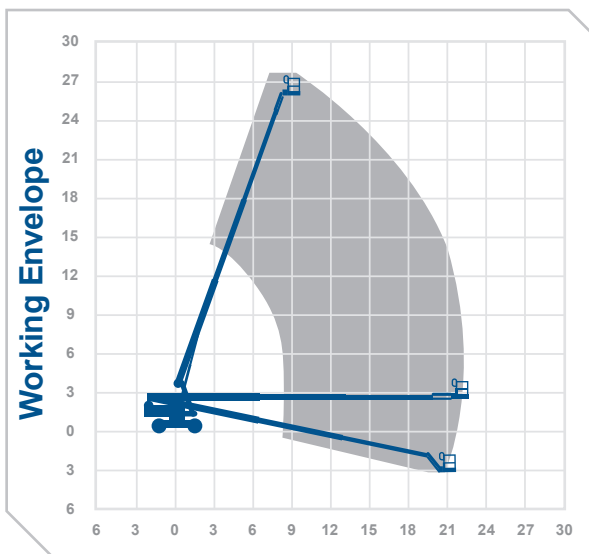

Working Height 27.7m
Horizontal Outreach 23.3m

Closed Length 12.2m
Closed Height 2.8m
Closed Width 2.5m
Platform Size 1.8m x 0.76m
Rotation Continuous
Max SWL 227kg
Weight 17237kg
Reach Below Ground 2.89m
Operational Full Width 3.07m

Alternative machines

G85
860SJ

Manufacturer

Genie

0345 745 0000
nationwideplatforms.co.uk

Nationwide Platforms
A **LOXAM** Company

Please note that all technical information referred to in this document is intended for guidance purposes only and does not act as a replacement for the manufacturer's specification or equipment user guides which should be referred to prior to placing your order. No responsibility can be accepted in the event that this document contains any errors, omissions or data that is different from that in the manufacturer's specification or equipment user guides.