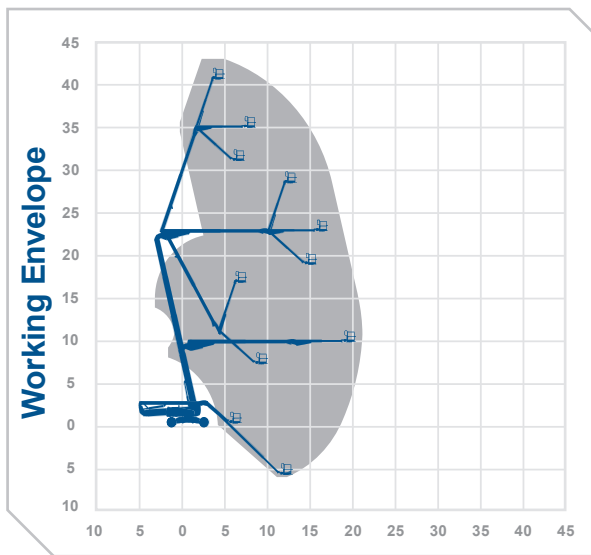

Working Height 43.15m
Horizontal Outreach 21.26m

Closed Length 12.93m
Closed Height 3.07m
Closed Width 2.46m
Platform Size 2.44m x 0.91m
Rotation Continuous
Max SWL 272kg
Weight 20366kg
Reach Below Ground 5.87m
Operational Full Width 3.94m

Alternative machines

1350SJP
1250AJP
ZX135
150HAX

Manufacturer

Genie

0345 745 0000
nationwideplatforms.co.uk

Nationwide Platforms
A **LOXAM** Company

Please note that all technical information referred to in this document is intended for guidance purposes only and does not act as a replacement for the manufacturer's specification or equipment user guides which should be referred to prior to placing your order. No responsibility can be accepted in the event that this document contains any errors, omissions or data that is different from that in the manufacturer's specification or equipment user guides.