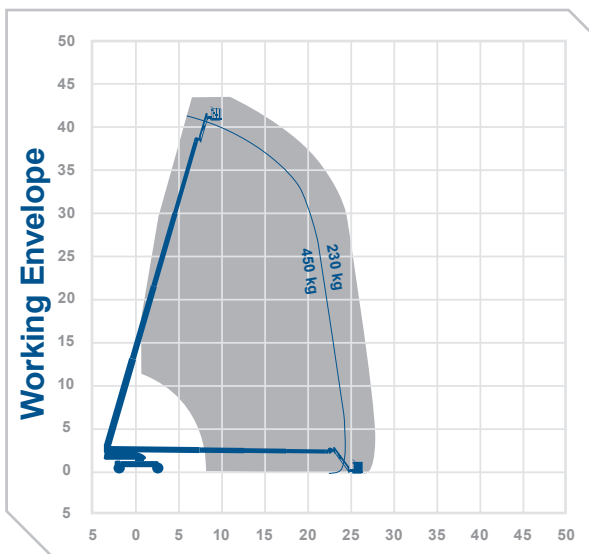

Working Height 43.15m
Horizontal Outreach 27.43m

Closed Length 19.76m
Closed Height 3.05m
Closed Width 2.49m
Platform Size 2.44m x 0.91m
Rotation Continuous
Max SWL 454kg
Weight 21747kg
Reach Below Ground 6.0m
Operational Full Width 3.94m

Alternative machines
1350SJP

Manufacturer
Genie

43.15m

27.43m

0345 745 0000
nationwideplatforms.co.uk

Nationwide Platforms
A **LOXAM** Company

Please note that all technical information referred to in this document is intended for guidance purposes only and does not act as a replacement for the manufacturer's specification or equipment user guides which should be referred to prior to placing your order. No responsibility can be accepted in the event that this document contains any errors, omissions or data that is different from that in the manufacturer's specification or equipment user guides.