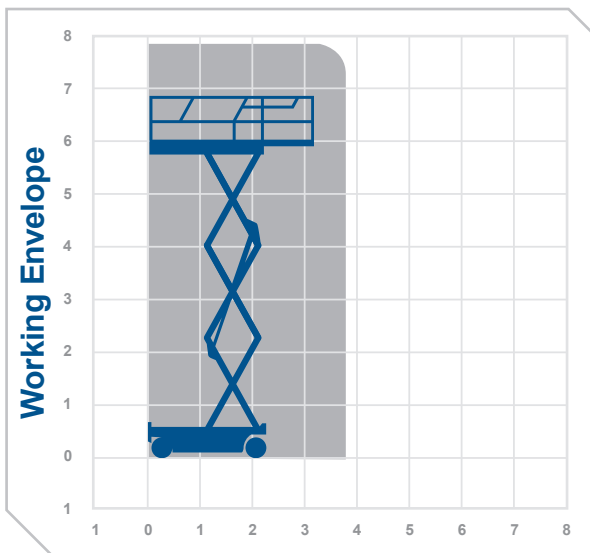

Working Height 7.92m

Closed Length	2.45m
Closed Height	2.13m
Stowed Height (guardrails lowered)	1.78m
Closed Width	0.81m
Platform Size	2.26m x 0.81m
Platform Length (deck extended)	3.33m
Max SWL	363kg
Weight	2012kg

Alternative machines

3220
COM8

Manufacturer

Genie

7.92m

0345 745 0000
nationwideplatforms.co.uk

**Nationwide
Platforms**
A **LOXAM** Company

Please note that all technical information referred to in this document is intended for guidance purposes only and does not act as a replacement for the manufacturer's specification or equipment user guides which should be referred to prior to placing your order. No responsibility can be accepted in the event that this document contains any errors, omissions or data that is different from that in the manufacturer's specification or equipment user guides.