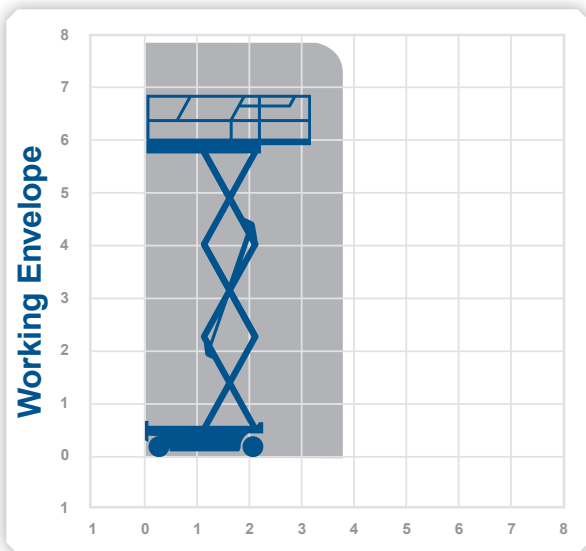

Working Height 7.92m

Closed Length	2.45m
Closed Height	2.1m
Stowed Height (guardrails lowered)	1.75m
Closed Width	0.81m
Platform Size	2.21m x 0.7m
Platform Length (deck extended)	3.2m
Max SWL	363kg
Weight	1559kg

Alternative machines

3220
2030ES

Manufacturer

Genie

7.92m

0845 745 0000
nationwideplatforms.co.uk