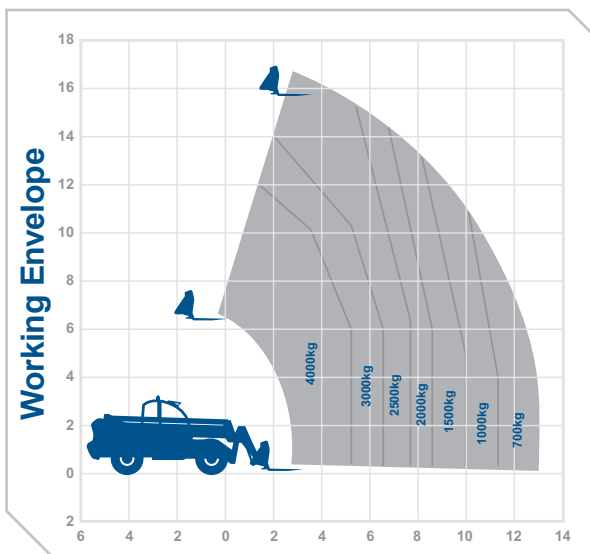

Max Lift Height 16.7m
Max Forward Reach 12.9m

Manufacturer
Haulotte

Overall Length 6.65m
Overall Height 2.6m
Overall Width 2.43m
Max Capacity 4000kg
Max Lift Capacity (full reach) 700kg
Weight 12000kg
Outside Turn Radius 4.5m

RT⁴

0345 745 0000
nationwideplatforms.co.uk

**Nationwide
Platforms**
A **LOXAM** Company

Please note that all technical information referred to in this document is intended for guidance purposes only and does not act as a replacement for the manufacturer's specification or equipment user guides which should be referred to prior to placing your order. No responsibility can be accepted in the event that this document contains any errors, omissions or data that is different from that in the manufacturer's specification or equipment user guides.