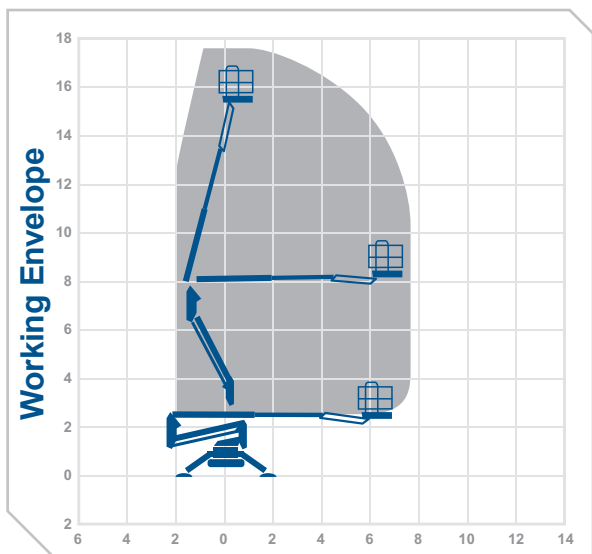

Working Height 17.6m Horizontal Outreach 9.2m

Closed Length	5.21m
Closed Height Rails Up / Fixed Rails	1.95m
Closed Width	0.78m
DeckSize	1.3m x 0.7m
Rotation	360°
SWL	200kg
Weight	2350kg
Outrigger Footprint	3.1m x 3.1m
Min Op Width	3.1m

Alternative machines

TB17HE
TB20HE
TB20HB

Manufacturer

Hinowa

Must be plugged in to the mains to operate on electric power.

0345 745 0000
nationwideplatforms.co.uk

**Nationwide
Platforms**
A **LOXAM** Company

Please note that all technical information referred to in this document is intended for guidance purposes only and does not act as a replacement for the manufacturer's specification or equipment user guides which should be referred to prior to placing your order. No responsibility can be accepted in the event that this document contains any errors, omissions or data that is different from that in the manufacturer's specification or equipment user guides.