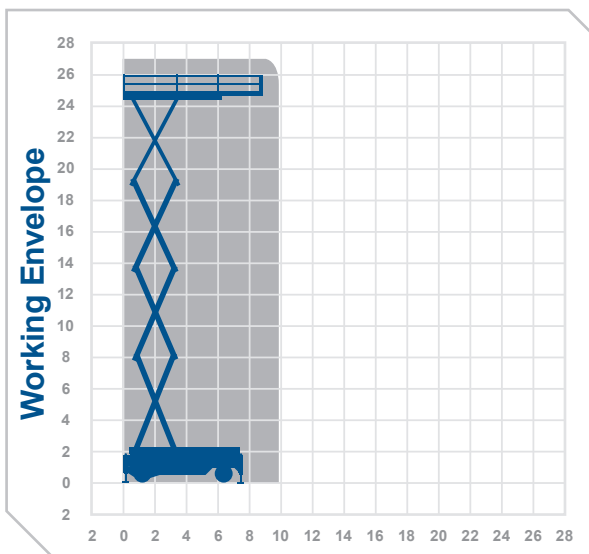

Working Height 27.0m

Closed Length	6.57m
Closed Height	3.89m
Stowed Height (guardrails lowered)	3.13m
Closed Width	2.65m
Platform Size	6.15m x 2.5m
Platform Length (deck extended)	8.25m
Max SWL	1000kg
Weight	21910kg

Alternative machines

LL26X
SL245

Manufacturer

Holland Lift

27.0m

0345 745 0000
nationwideplatforms.co.uk

Nationwide Platforms
A **LOXAM** Company

Please note that all technical information referred to in this document is intended for guidance purposes only and does not act as a replacement for the manufacturer's specification or equipment user guides which should be referred to prior to placing your order. No responsibility can be accepted in the event that this document contains any errors, omissions or data that is different from that in the manufacturer's specification or equipment user guides.