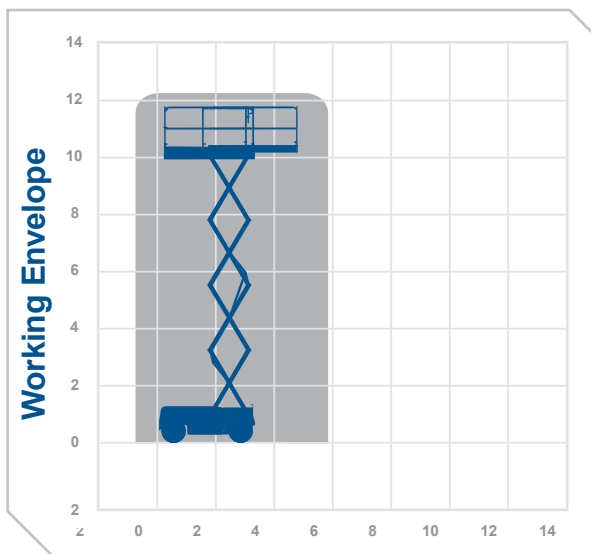

Working Height 12.06m

Closed Length	3.17m
Closed Height	2.56m
Stowed Height (guardrails lowered)	1.7m
Closed Width	1.78m
Platform Size	1.78m x 2.45m
Platform Length (deck extended)	3.7m
Max SWL	450kg
Weight	4110kg

Alternative machines

GS3369RT
GS32D-O

Manufacturer

Haulotte

0345 745 0000
nationwideplatforms.co.uk

**Nationwide
Platforms**
A **LOXAM** Company

Please note that all technical information referred to in this document is intended for guidance purposes only and does not act as a replacement for the manufacturer's specification or equipment user guides which should be referred to prior to placing your order. No responsibility can be accepted in the event that this document contains any errors, omissions or data that is different from that in the manufacturer's specification or equipment user guides.