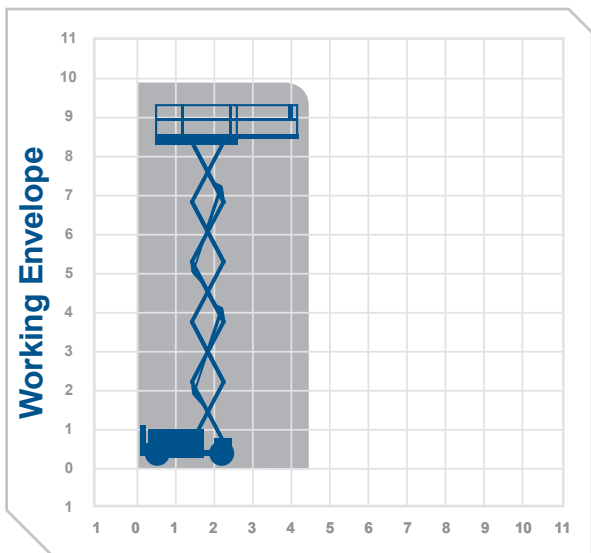

Working Height 9.92m

Closed Length	2.67m
Closed Height	2.35m
Stowed Height (guardrails lowered)	1.7m
Closed Width	1.73m
Platform Size	2.51m x 1.55m
Platform Length (deck extended)	3.96m
Max SWL	567kg
Weight	3455kg

Alternative machines

GS26D
6826D

Manufacturer

Genie

9.92m

0345 745 0000
nationwideplatforms.co.uk

Nationwide Platforms
A **LOXAM** Company

Please note that all technical information referred to in this document is intended for guidance purposes only and does not act as a replacement for the manufacturer's specification or equipment user guides which should be referred to prior to placing your order. No responsibility can be accepted in the event that this document contains any errors, omissions or data that is different from that in the manufacturer's specification or equipment user guides.