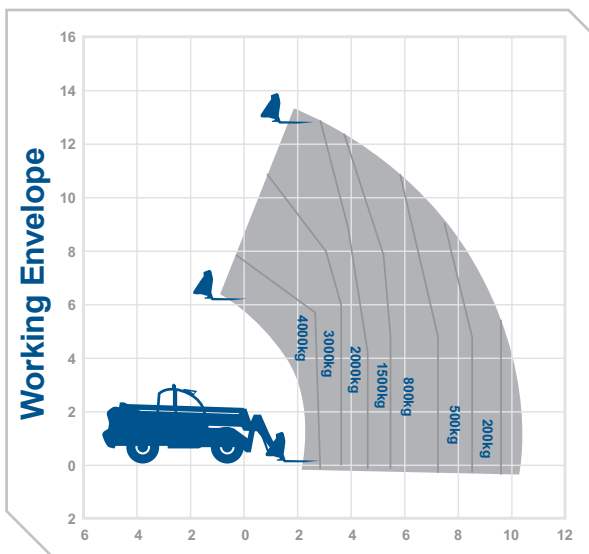

Max Lift Height 13.6m
Max Forward Reach 9.8m

Manufacturer
Haulotte

Overall Length 6.46m
Overall Height 2.6m
Overall Width 2.43m
Max Capacity 4000kg
Max Lift Capacity (full reach) 1000kg
Weight 10710g
Outside Turn Radius 4.5m

RT⁴

0345 745 0000
nationwideplatforms.co.uk

Nationwide Platforms
A **LOXAM** Company

Please note that all technical information referred to in this document is intended for guidance purposes only and does not act as a replacement for the manufacturer's specification or equipment user guides which should be referred to prior to placing your order. No responsibility can be accepted in the event that this document contains any errors, omissions or data that is different from that in the manufacturer's specification or equipment user guides.