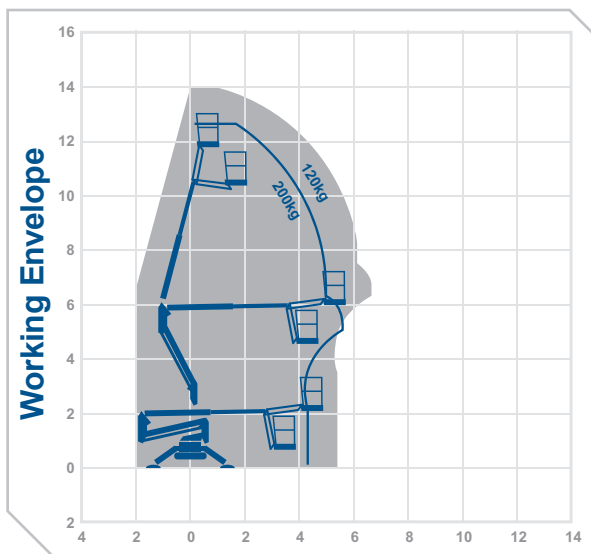

Working Height 14.0m
Horizontal Outreach 7.0m

Closed Length 4.06m
Closed Height 1.99m
Rails Up / Fixed Rails
Closed Width 0.78m
DeckSize 1.33m x 0.69m
Rotation 360°
SWL 200kg
Weight 1750kg
Outrigger Footprint 2.7m x 2.7m
Min Op Width 2.7m

Alternative machines

TB14HE
TB17HE
TB17HB

Manufacturer

Hinowa

Must be plugged in to the mains to operate on electric power.

0345 745 0000
nationwideplatforms.co.uk

**Nationwide
Platforms**
A **LOXAM** Company

Please note that all technical information referred to in this document is intended for guidance purposes only and does not act as a replacement for the manufacturer's specification or equipment user guides which should be referred to prior to placing your order. No responsibility can be accepted in the event that this document contains any errors, omissions or data that is different from that in the manufacturer's specification or equipment user guides.