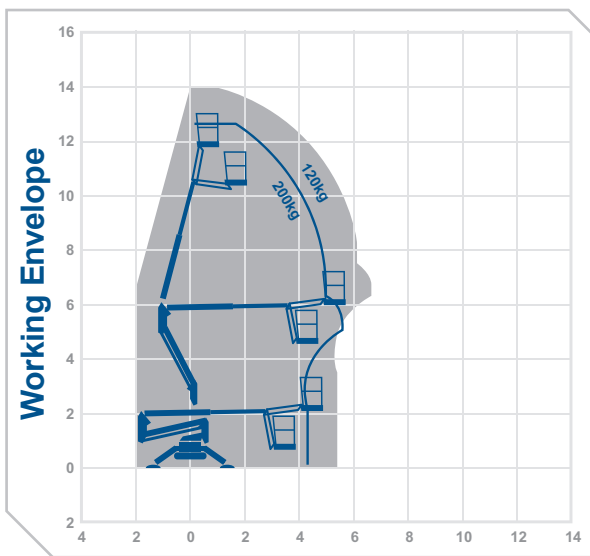

TB14HE

tracked
booms

Working Height 14.0m
**Horizontal
Outreach** 7.0m

Closed Length 4.06m
Closed Height 1.99m
Rails Up / Fixed Rails
Closed Width 0.78m
DeckSize 1.33m x 0.69m
Rotation 360°
SWL 200kg
Weight 1750kg
Outrigger Footprint 2.7m x 2.7m
Min Op Width 2.7m

Alternative machines

TB14HB
TB17HE
TB17HB

Manufacturer

Hinowa

0345 745 0000
nationwideplatforms.co.uk

**Nationwide
Platforms**
A **LOXAM** Company

Please note that all technical information referred to in this document is intended for guidance purposes only and does not act as a replacement for the manufacturer's specification or equipment user guides which should be referred to prior to placing your order. No responsibility can be accepted in the event that this document contains any errors, omissions or data that is different from that in the manufacturer's specification or equipment user guides.