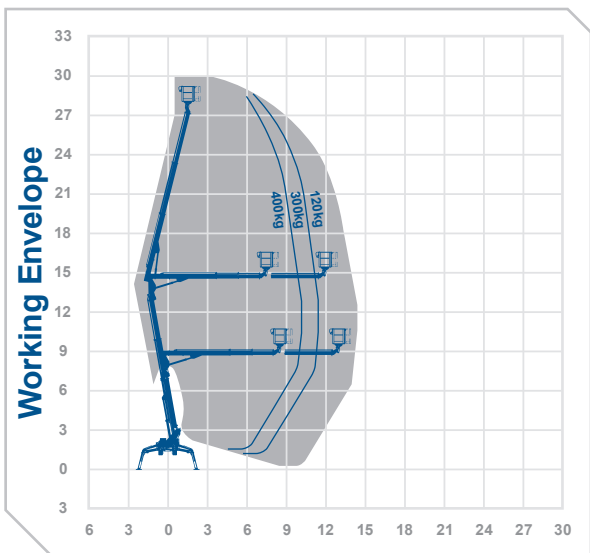

Working Height **30m** Horizontal Outreach **14m**

Closed Length	6.65m
Closed Height	2.3m
Closed Width	1.6m
Platform Size	0.90m x 1.80m
Rotation	400°
Max SWL	400kg
Weight	5600kg
Min Op Width	3.3m

Alternative machines

TB31TB

Manufacturer

Multitel

Must be plugged in to the mains to operate on electric power.

0345 745 0000
nationwideplatforms.co.uk

**Nationwide
Platforms**
A **LOXAM** Company

Please note that all technical information referred to in this document is intended for guidance purposes only and does not act as a replacement for the manufacturer's specification or equipment user guides which should be referred to prior to placing your order. No responsibility can be accepted in the event that this document contains any errors, omissions or data that is different from that in the manufacturer's specification or equipment user guides.