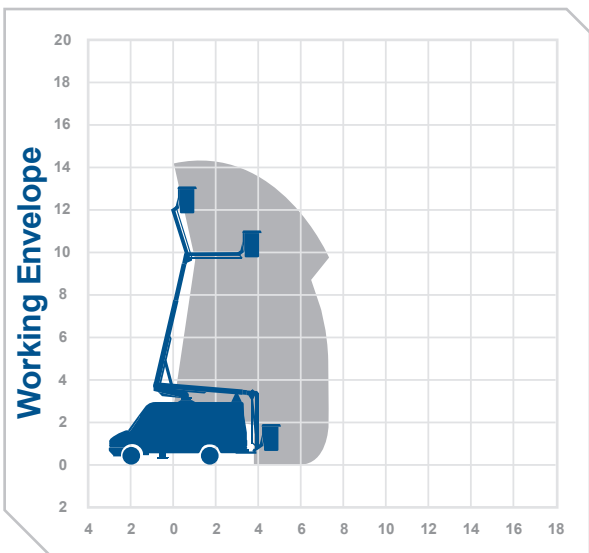

Working Height 14.2m

Horizontal Outreach 7.3m

Max Horiz. Outreach (full SWL)	7.3m
Overall travel Length	7.34m
Overall travel Height	3.8m
Overall travel Width	2.2m
Platform/cage size	1.0m x 0.6m
Max SWL	200kg
Gross vehicle weight class	5200kg
Operational Full Width	2.25m
Minimum Operational width (straight down jacking)	As above

Alternative machines

V16E

Manufacturer

Versalift

14.2m

7.3m

0345 745 0000
nationwideplatforms.co.uk

**Nationwide
 Platforms**
 A **LOXAM** Company