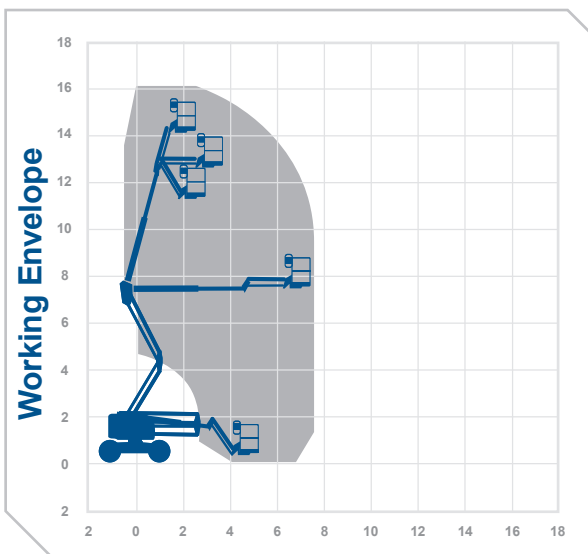

Working Height 16.05m
Horizontal Outreach 7.52m

Closed Length 6.65m
Closed Height 2.13m
Closed Width 2.29m
Platform Size 1.83m x 0.76m
Rotation 355°
Max SWL 227kg
Weight 6574kg

Alternative machines

Z45DJX
45JSX

Manufacturer

Genie

0345 745 0000
nationwideplatforms.co.uk

Nationwide Platforms
A **LOXAM** Company

Please note that all technical information referred to in this document is intended for guidance purposes only and does not act as a replacement for the manufacturer's specification or equipment user guides which should be referred to prior to placing your order. No responsibility can be accepted in the event that this document contains any errors, omissions or data that is different from that in the manufacturer's specification or equipment user guides.