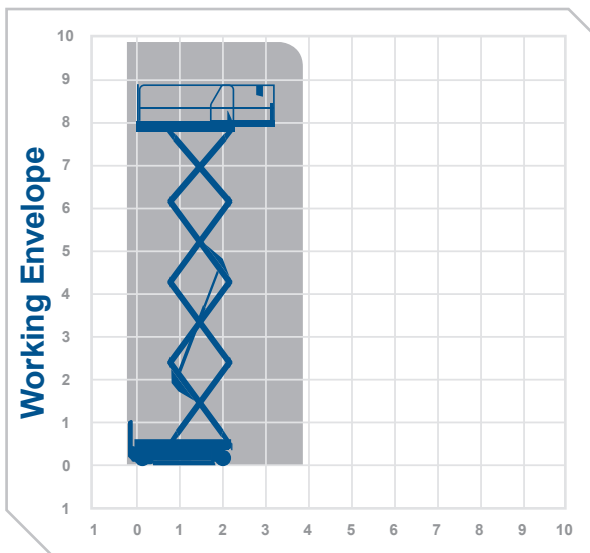

Working Height 9.92m

Closed Length	2.33m
Closed Height	2.29m
Stowed Height (guardrails lowered)	1.93m
Closed Width	0.84m
Platform Size	2.10m x 0.7m
Platform Length (deck extended)	3.02m
Max SWL	227kg
Weight	2127kg

Alternative machines

GS2632

Manufacturer

SkyJack

Indoor use only

9.92m

0345 745 0000
nationwideplatforms.co.uk

Nationwide Platforms
A **LOXAM** Company

Please note that all technical information referred to in this document is intended for guidance purposes only and does not act as a replacement for the manufacturer's specification or equipment user guides which should be referred to prior to placing your order. No responsibility can be accepted in the event that this document contains any errors, omissions or data that is different from that in the manufacturer's specification or equipment user guides.