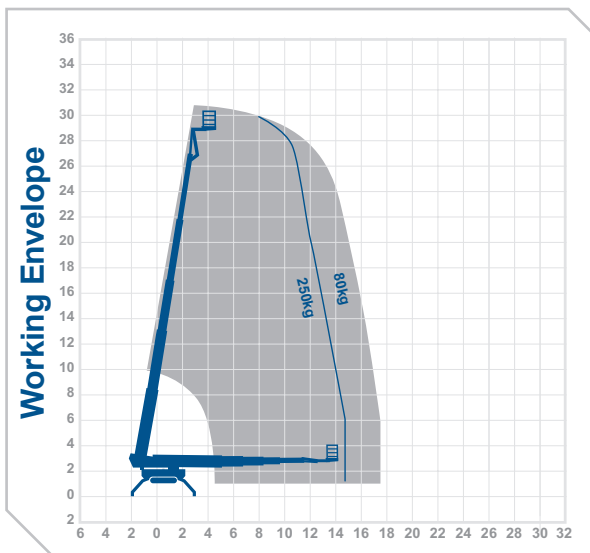

Working Height 31.0m
Horizontal Outreach 14.7m

Closed Length 7.23m
Closed Height 1.98m
Rails Up / Fixed Rails
Closed Width 1.58m
DeckSize 1.20m x 0.80m
Rotation 360°
SWL 250kg
Weight 4350kg
Outrigger Footprint 5.45m x 5.15m
Min Op Width 2.75m

Alternative machines

TB26HB
TB26HE

Manufacturer

Teupen

Must be plugged in to the mains to operate on electric power.

0345 745 0000
nationwideplatforms.co.uk

Nationwide Platforms
A **LOXAM** Company

Please note that all technical information referred to in this document is intended for guidance purposes only and does not act as a replacement for the manufacturer's specification or equipment user guides which should be referred to prior to placing your order. No responsibility can be accepted in the event that this document contains any errors, omissions or data that is different from that in the manufacturer's specification or equipment user guides.

31.0m

14.7m