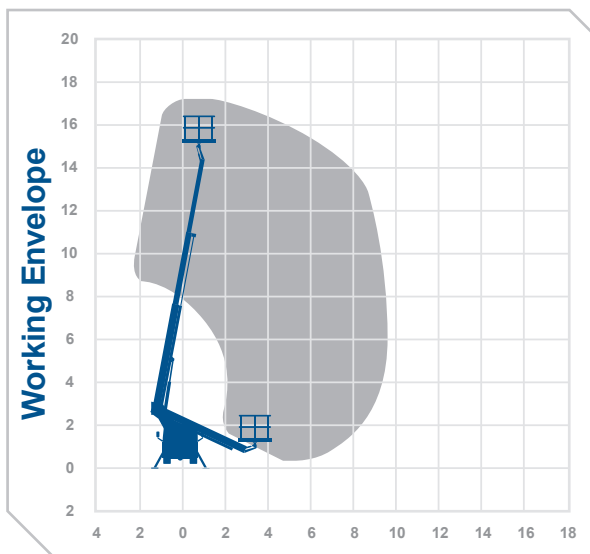

Working Height 17.1m Outreach 9.5m

Max Horiz. Outreach (full SWL)	6.7m
Overall Travel Length	7.1m
Overall Travel Height	2.95m
Overall Travel Width	2.2m
Platform Cage Size	1.4m x 0.7m
Max SWL	250kg
Gross Vehicle Weight	3500kg
Operational Full Width	2.4m
Minimum Operational Width	2.4m
Point Load Front / Rear	28kN / 28kN

Alternative machines

T18AS

Manufacturer

GSR

0345 745 0000
nationwideplatforms.co.uk

**Nationwide
Platforms**
A **LOXAM** Company

Please note that all technical information referred to in this document is intended for guidance purposes only and does not act as a replacement for the manufacturer's specification or equipment user guides which should be referred to prior to placing your order. No responsibility can be accepted in the event that this document contains any errors, omissions or data that is different from that in the manufacturer's specification or equipment user guides.