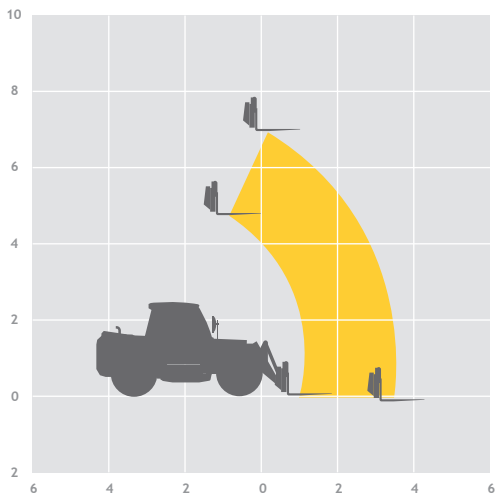

JCB3070

Max Lift Height 7.0m

Max Forward Reach 3.7m

Overall Length 4.99m

Overall Height 2.49m

Overall Width 2.23m

Max Capacity 3000kg

Max Lift Capacity (full reach) 1250kg

Weight 6900kg

Outside Turn Radius 3.7m

RT⁴

Working Envelope

 **0845 745 0000**

www.nationwideplatforms.co.uk