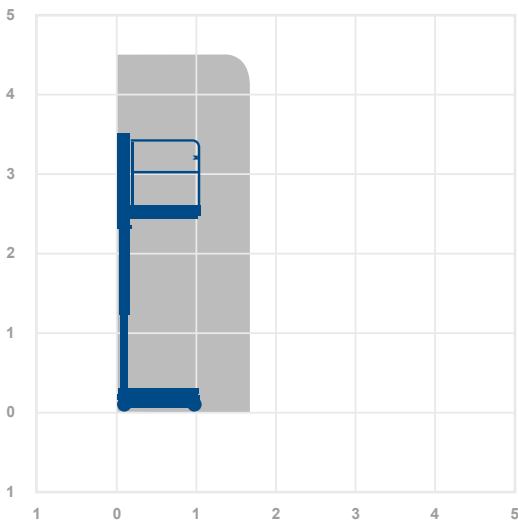

## Working Height 4.5m

Closed Length	1.195m
Closed Height	1.56m
Closed Width	0.75m
Platform Size	1.0m x 0.73m
Max SWL	200kg
Weight	285kg

Alternative machines

Nano SP

Manufacturer

POWER TOWERS

Indoor use only

4.5m

Working Envelope

 **0845 745 0000**  
[nationwideplatforms.co.uk](http://nationwideplatforms.co.uk)