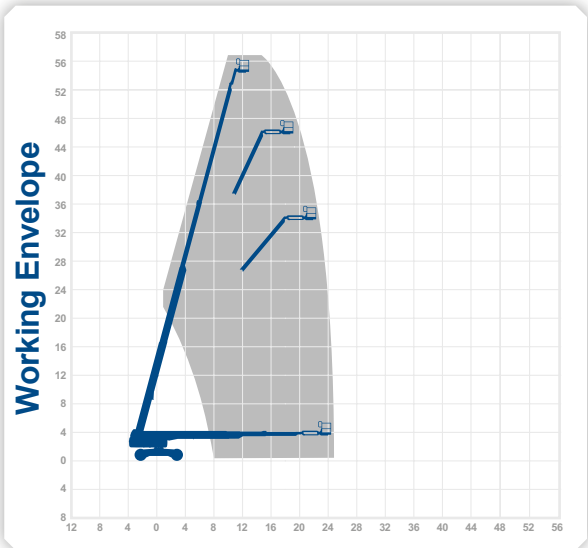

Working Height 56.86m
Horizontal Outreach 24.38m

Closed Length	14.33m
Closed Height	3.05m
Closed Width	2.49m
Platform Size	0.91m X 2.44m
Rotation	Continuous
Max SWL	340kg
Weight	25095kg
Operational Full Width	5.03m

Manufacturer
Genie

56.86m

24.38m

 **Nationwide Platforms**
A **LOXAM** Company