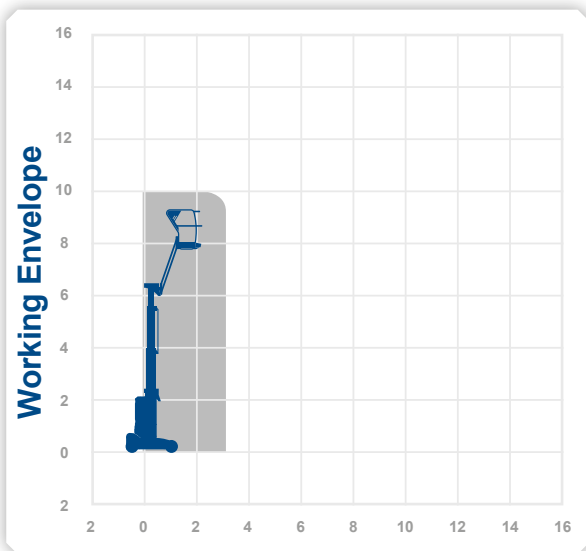

Working Height 10.0m
Horizontal Outreach 3.0m

Closed Length	2.62m
Closed Height	1.99m
Closed Width	1.0m
Platform Size	0.9m x 0.7m
Rotation	360°
Max SWL	200kg
Weight	2760kg

Alternative machines

Star10 A

Manufacturer

Haulotte

Nationwide Platforms
A **LOXAM** Company