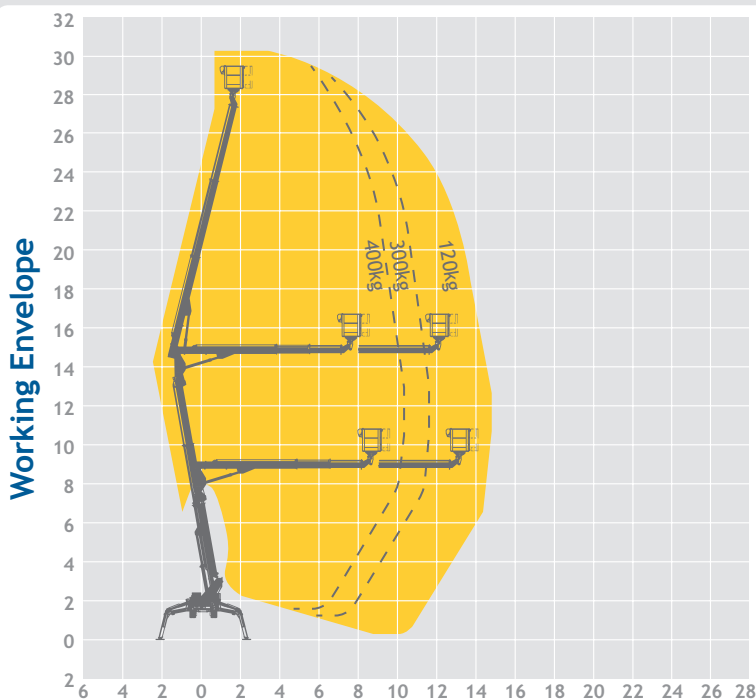

TB30M

Tracked Boom

30m working height

14.8m horizontal outreach

Reaching new levels of outstanding capability

The TB30M tracked boom - the ideal solution for sites with challenging ground conditions

Features & Benefits

- Up to 30 metres working height and 14.8 metres outreach
- Market-leading platform size (1.8m x 0.90m) and capacity (400kg) to accommodate up to three operatives
- Can be used with Nationwide Platforms' antenna handling device, SkyTel
- Operator divider cage available for arboricultural applications
- Heavy-duty tracks provide exceptional traction and stability
- Automatic outrigger levelling with the ability to set up on slopes up to 40 percent
- Air, water and 110v supply are all available within the platform basket
- A secondary guarding system to reduce risk of operator entrapment
- Available with a highly trained operator if required

WORKING CAPABILITIES

Working Height 30.0m

Horizontal Outreach 14.8m

Closed Length	6.75m
Closed Height	2.30m
Closed Width (without basket)	1.50m
Platform Size	1.80m x 0.90m
Rotation	400°
Max SWL	400kg
Weight	5600kg
Outrigger Footprint wide	4.20m x 5.70m
Outrigger Footprint narrow	3.30m x 6.40m

Alternative machines

TB26HB
TB26HE
TB31TB

Manufacturer
Multitel

0845 745 0000
nationwideplatforms.co.uk

Nationwide Platforms